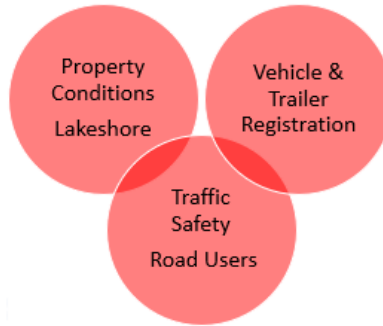

Lakeland District Protective Services (LDPS) is pleased to share some information with you in this special edition newsletter. If you want or require more information, please contact us!

DID YOU KNOW?

If you own a pleasure craft it must be registered in order for it to be lawfully operated in Canadian lakes. Scan the code below to start your registration.

These are some of the enforcement spotlights that LDPS will be focusing on this summer:

JUNE

MAY

JULY

Going into the May long weekend is a good time to remind people:

- ✓ keep vehicles locked and remove valuables.
- ✓ please consider neighbours when entertaining – watch your noise.
- ✓ the transfer station is no-charge to Lakeland property owners.
- ✓ renew that ATV plate!

When out for a walk with your pet please ensure your pet is leashed and under your control.

You can report items to LDPS online. Simply scan the QR code above and complete the form. This is a great way to provide non-emergent information to us at any time.

AT THE TIME OF PUBLISHING THE DISTRICT OF LAKELAND HAS A FIRE BAN IN EFFECT. TO REPORT A VIOLATION OF THE FIRE BAN CALL 306-982-4466

LAKELAND DISTRICT PROTECTIVE SERVICES
BOX 208 Christopher Lake, SK S0J 0N0
Office (24 hours) 306.982.4466
SMS Text & Email – Reports@LD-PS.ca

Email must include your name and a contact number.

IMPORTANT NUMBERS

EMERGENCY (Police – Fire – Ambulance) 911

Planning and Development	306.982.2039
Administration Office	306.982.2010
Prince Albert RCMP	306.765.5500
Waskesiu Lake RCMP	306.663.4400
RCMP – SASK WIDE 310-RCMP	(310-7267)