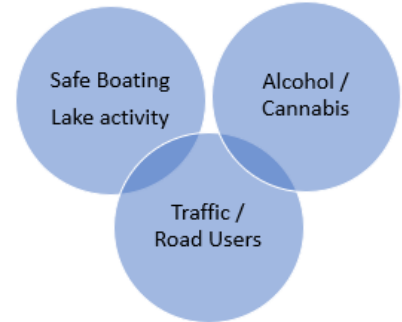

If you own a pleasure craft it must be registered in order for it to be lawfully operated in Canadian lakes. Scan the code below to start your registration.

*These are some of the enforcement spotlights that LDPS will be focusing on this summer:*

**JUNE**

**MAY**

**JULY**

Going into the May long weekend is a good time to remind people:

- ✓ keep vehicles locked and remove valuables.
- ✓ please consider neighbours when entertaining – watch your noise.
- ✓ the transfer station is no-charge to Lakeland property owners.
- ✓ renew that ATV plate!

*When out for a walk with your pet please ensure your pet is leashed and under your control.*

*You can report items to LDPS online. Simply scan the QR code above and complete the form. This is a great way to provide non-emergent information to us at any time.*